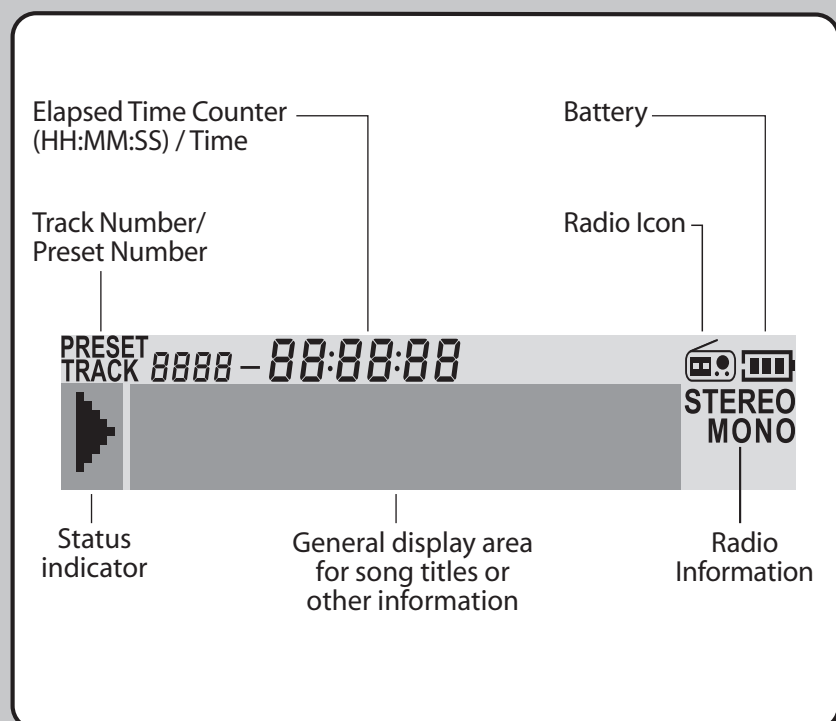

Quick Start

FM Wired Remote - Special Features

Turning the player on or off

1. Press and hold **▶||/ON** to turn the player on.
2. Press and hold (**OFF**) to turn the player off.

Changing modes

Press **MODE** to enable or disable FM mode.

Presetting radio stations automatically in FM mode

1. Press **FM preset +** (**▶||/ON**) or **FM preset -** (**OFF**) to choose a channel for saving a radio station in.
2. Press and hold **▶||** to scan up or **◀◀** to scan down for radio stations. Scanning stops when a station is detected. Press **▶||** or **◀◀** to fine tune at 0.1 MHz steps.
3. Press **SAVE** to save the radio station as a preset channel.